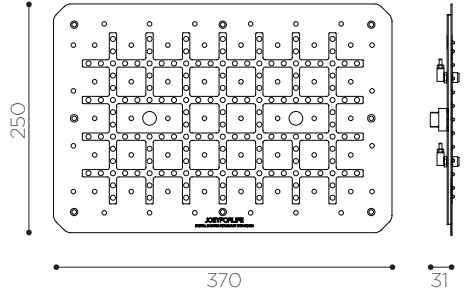

LUMOS LED HEADSHOWER

TVM250.CD2.AC

Features

- Built-in Showerhead
- LED Shower Head - RGB Version
- 2 Functions : Rain and Mist
- 370 x 250 mm
- Chrome Plating & Full LED acrylic

Dimensions

Recommended Accessories

- D-TOUCH 3 Functions
- Sliding Bar (MASFH9521)
- Handshower (P51200)