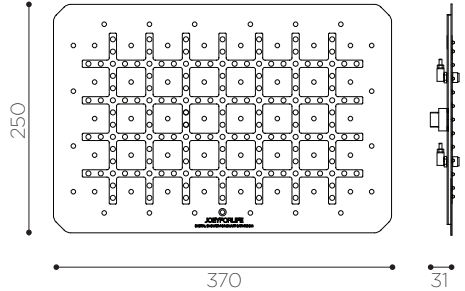

LUMOS LED HEADSHOWER

LVS250.CD2.AC

Features

- Built-in Showerhead
- LED Shower Head - White Version
- 1 Functions : Rain
- 370 x 250 mm
- Chrome Plating & Full LED acrylic

Dimensions

Recommended Accessories

D-TOUCH 2 Functions

Shower Union (MAAFH8873)

Handshower (P51200)