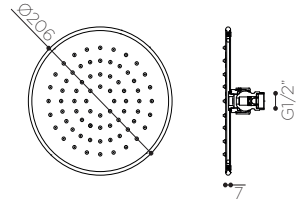

# LOSH 7T SPECIAL ROUND HEADSHOWER

FHERRC206.001.CR

## Features

- 7T Showerhead
- 1 Function: Rain
- Ø206 mm
- Chrome Plating

## Dimensions