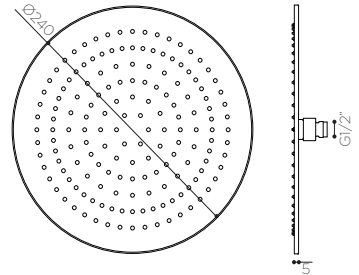

# LOSH 5T BASIC ROUND HEADSHOWER

FHERO240.BD1.CR

## Features

- 5T Showerhead
- 1 Function: Rain
- Ø240 mm
- Chrome Plating

## Dimensions